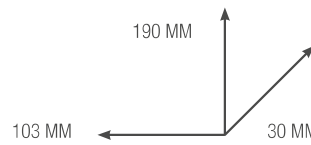

Mini Audio and Audio Handsfree

MINI AUDIO, DOOR ENTRY PHONE WITH HANDSET