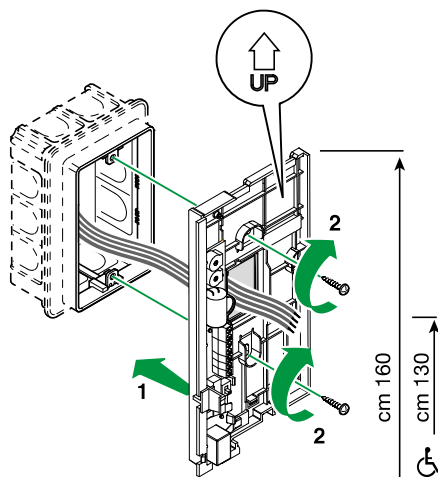

Mini Audio and Audio Handsfree

MINI AUDIO, DOOR ENTRY PHONE WITH HANDSET

Installation systems

Technical manual