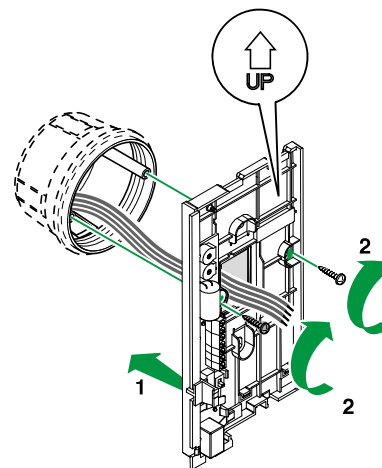

Mini Audio and Audio Handsfree

MINI AUDIO, DOOR ENTRY PHONE WITH HANDSET

Installation systems

Technical manual